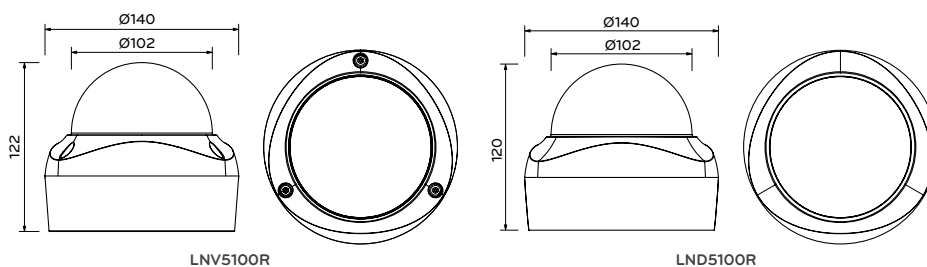

* Exact products and specifications shown may vary by geographic region and are subject to change without notice. Actual products may differ from the images appearing in the catalog.

DIMENSION (Unit : mm)

Home Entertainment Company
Security Overseas Marketing Team
LG Twin Towers, 20 Yeouido-dong, Yeongdeungpo-gu, Seoul 150-721, Korea
Phone : +82-2-3777-5184

The eco-friendly label is attached to those products which have passed LG Electronics' rigorous environmental criteria that evaluate 6 hazardous materials (lead, mercury, cadmium, etc.)

<http://www.LGsecurity.com>