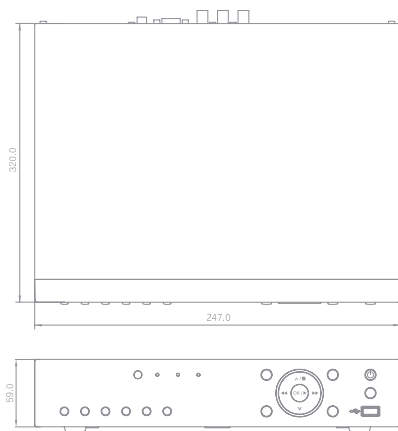

LE1004

STABLE AND EFFICIENT PERFORMANCE

4CH DIGITAL VIDEO RECORDER LE1004

SPECIFICATIONS

Model	LE1004		
	NTSC	PAL	
Signal System			
Video	Input	4	
	Output	Composite	1
		VGA	1
		Spot	1
Audio	Input	1	
	Output	1	
Alarm	Input	4	
	Output	1	
Recording	Frame Rate (/sec)	Up to 120 fps @ 352x240 Up to 60 fps @ 704x240 Up to 30 fps @ 704x480	Up to 100 fps @ 352x288 Up to 50 fps @ 704x288 Up to 25 fps @ 704x576
	Pre-Event Recording	Up to 5 Seconds	
	Search	Playback Function	FF, FB
Search Function		Calendar / Event	
Display	Frame Rate (/sec)	120 fps	
	Division Mode	1, 4	
Storage	Internal HDD	SATA	
	Interface Type Max. Capacity	1TB (Up to 1 HDD)	
Backup	Backup Interface	USB 2.0	
	Supportable Devices	USB Memory Stick	
Serial I/F	PTZ Control Interface	RS-485 / RS-422	
Network	Network Connection	10/100Base-Tx (RJ-45)	
	NTP (Network Time Protocol)	Yes	
Security	User Level Management	Yes	
	Power Source	Adaptor 12V/5A	
Operating Temperature / Humidity	0°C ~ 40°C / 10% ~ 80%RH (Non-Condensing)		
Weight (w/o HDD)	2.4 Kg		
Dimension (W x D x H)	320 x 247 x 59 mm		

* Exact products and specifications shown may vary by geographic region and are subject to change without notice. Actual products may differ from the images appearing in the catalog.

DIMENSION

FEATURES

- Multiplex (Simultaneous Monitoring / Recording / Backup / Network)
- Various Recording Resolution (352x240, 704x240, 704x480)
- Small File Size by H.264 Video Compression
- VGA / BNC / SPOT Output Support
- Up to 120fps@CIF Recording
- User Friendly GUI
- Time and Date Sync from NTP Server