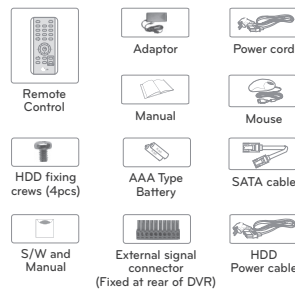

LE1004

STABLE AND EFFICIENT PERFORMANCE

4CH DIGITAL VIDEO RECORDER LE1004

SPECIFICATIONS

Model	LE1004		
	NTSC	PAL	
Signal System			
Video	Input	4	
	Output	Composite	1
		VGA	1
		Spot	1
Audio	Input	1	
	Output	1	
Alarm	Input	4	
	Output	1	
Recording	Frame Rate (/sec)	Up to 120 fps @ 352x240 Up to 60 fps @ 704x240 Up to 30 fps @ 704x480	Up to 100 fps @ 352x288 Up to 50 fps @ 704x288 Up to 25 fps @ 704x576
	Pre-Event Recording	Up to 5 Seconds	
	Search	Playback Function	FF, FB
Search Function		Calendar / Event	
Display	Frame Rate (/sec)	120 fps	
	Division Mode	1, 4	
Storage	Internal HDD	SATA	
	Interface Type Max. Capacity	1TB (Up to 1 HDD)	
Backup	Backup Interface	USB 2.0	
	Supportable Devices	USB Memory Stick	
Serial I/F	PTZ Control Interface	RS-485 / RS-422	
Network	Network Connection	10/100Base-Tx (RJ-45)	
	NTP (Network Time Protocol)	Yes	
Security	User Level Management	Yes	
	Power Source	Adaptor 12V/5A	
Operating Temperature / Humidity	0°C ~ 40°C / 10% ~ 80%RH (Non-Condensing)		
Weight (w/o HDD)	2.4 Kg		
Dimension (W x D x H)	320 x 247 x 59 mm		

* Exact products and specifications shown may vary by geographic region and are subject to change without notice. Actual products may differ from the images appearing in the catalog.

DIMENSION

FEATURES

- Multiplex (Simultaneous Monitoring / Recording / Backup / Network)
- Various Recording Resolution (352x240, 704x240, 704x480)
- Small File Size by H.264 Video Compression
- VGA / BNC / SPOT Output Support
- Up to 120fps@CIF Recording
- User Friendly GUI
- Time and Date Sync from NTP Server