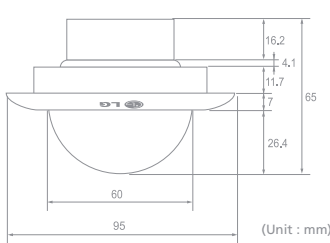

| IN-CEILING TYPE |

(Unit : mm)