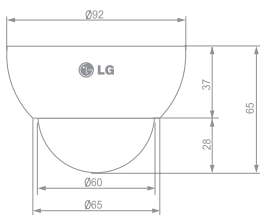

DIMENSION

| SURFACE TYPE |