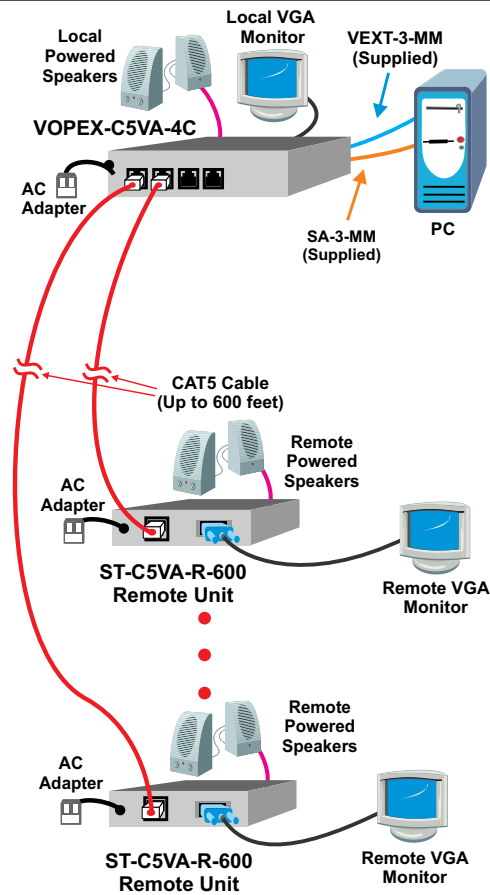

VGA VIDEO/AUDIO SPLITTER/EXTENDER VIA CAT5

Drive up to 16 monitors and speakers 600 feet away from one computer

Specifications (Continued)

Remote Unit

Video Output

- Female 15-pin HD connector.
- Supports resolutions up to 1920x1440; refer to the resolution chart below for resolutions at different lengths.
  - When using CAT6 cable, some degradation may be experienced, depending on the construction of the cable.
- Output impedance: 75 Ohms.
- Maximum output level for video: 1.45Vp-p.
- Video quality adjustment for different lengths of CAT5/5e/6 cable is done manually for video-only units and automatically for audio/video units.

Optional Audio

- 3.5mm stereo audio jack.
- Frequency response: 20 Hz to 20 kHz, ± 1 dB.
- Signal-to-Noise Ratio (SNR): 76 dBA.
- Total Harmonic Distortion and Noise (THD+N): 0.017%.
- Stereo crosstalk: -70 dB.
- Line level output; supports multimedia speakers.
  - CD quality audio output.
- Maximum output levels: 3.1Vp-p (line level).

Power

- 110 or 220 VAC at 50 or 60 Hz via AC adapter.
- Power consumption: 10W

Dimensions

- WxDxH (in): 3.5x3.1x1.2

Environmental

- Operating temperature: 32°F to 100°F (0°C to 38°C)
- Storage temperature: -20°F to 140°F (-30°C to 60°C)
- Operating and Storage Relative Humidity: 17 to 90% non-condensing RH.

Regulatory Approvals

- CE, RoHS

Warranty

- Two years

Configuration and Cable Illustration

Distances and Resolutions for CAT5/CAT5e and CAT6 Cables

Cable	Distance (feet)	Resolution
CAT5/CAT5e (UTP)	600	1024x768 at 60Hz
	400	1280x1024 at 60Hz
	300	1600x1200 at 60Hz
	100	1920x1440 at 60Hz
CAT5/CAT5e (STP) CAT6 (UTP)	300	1024x768 at 60Hz
	200	1280x1024 at 60Hz
	100	1920x1440 at 60Hz

CAT5 VGA Video Splitter/Extenders

Supported Features	Local or Remote	NTI Part #	# of ports
VGA Video	Local	VOPEX-C5V-4C	4
	Local	VOPEX-C5V-8C	8
	Local	VOPEX-C5V-16	16
	Remote	ST-C5V-R-600	NA
Video + Audio	Local	VOPEX-C5VA-4C	4
	Local	VOPEX-C5VA-8C	8
	Local	VOPEX-C5VA-16	16
	Remote	ST-C5VA-R-600	NA

330.562.1999
Worldwide fax

sales@ntigo.com

www.networktechinc.com

© 2010 NTI
All rights reserved