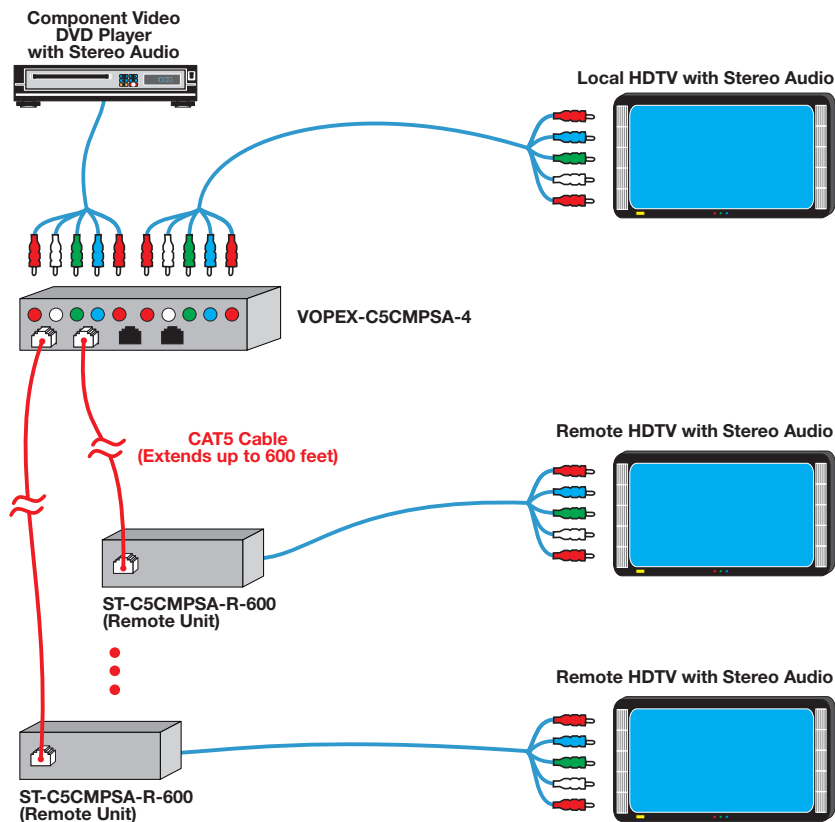

HDTV Component Video + Stereo Audio Splitter/Extender via CAT5

VOPEX®

Use one component video device to play the same image and audio on multiple HDTV displays and speakers up to 600 feet away.

- Broadcast real-time HDTV YPbPr component video and analog stereo audio to multiple locations.
- Supports High Definition and Standard Definition component YPbPr component video, S-Video or composite video.
- Supports left and right analog stereo audio.
- Supports 480i (interlaced), 480p (progressive), 720i, 720p, 1080i, and 1080p formats with no image degradation.
- All audio/video inputs and outputs have RCA cable connectors.
- Easily transmit high-definition component video signals to projectors in the ceiling by using compact CAT5 instead of bulky cable bundles.
- Ideal for digital signage, movie theater lobbies, point of purchase displays, conference centers, airports, and other applications that require multiple displays.
- Easily expandable. Add remote units as you add displays.
- A pure hardware solution – no software conflicts.

VOPEX-C5CMPSA-8 (Front & Back) and ST-C5CMPSA-R-600 Remote Unit

The VOPEX® HDTV Audio/Video Splitter/Extender via CAT5 is ideal for systems where high resolution YPbPr component video signals along with analog audio signals must be transmitted long distances to multiple displays and speakers.

The VOPEX system has two components: the local HDTV broadcast unit, which connects to the YPbPr component video device and also supplies audio/video to a local display and speakers, and a remote unit for each remote display and speakers. The units are interconnected by CAT5/5e/6 cable up to 600 feet.

Configuration and Cable Illustration

HDTV Component Video + Stereo Audio Splitter/Extender via CAT5

VOPEX®

Use one component video device to play the same image and audio on multiple HDTV displays and speakers up to 600 feet away.